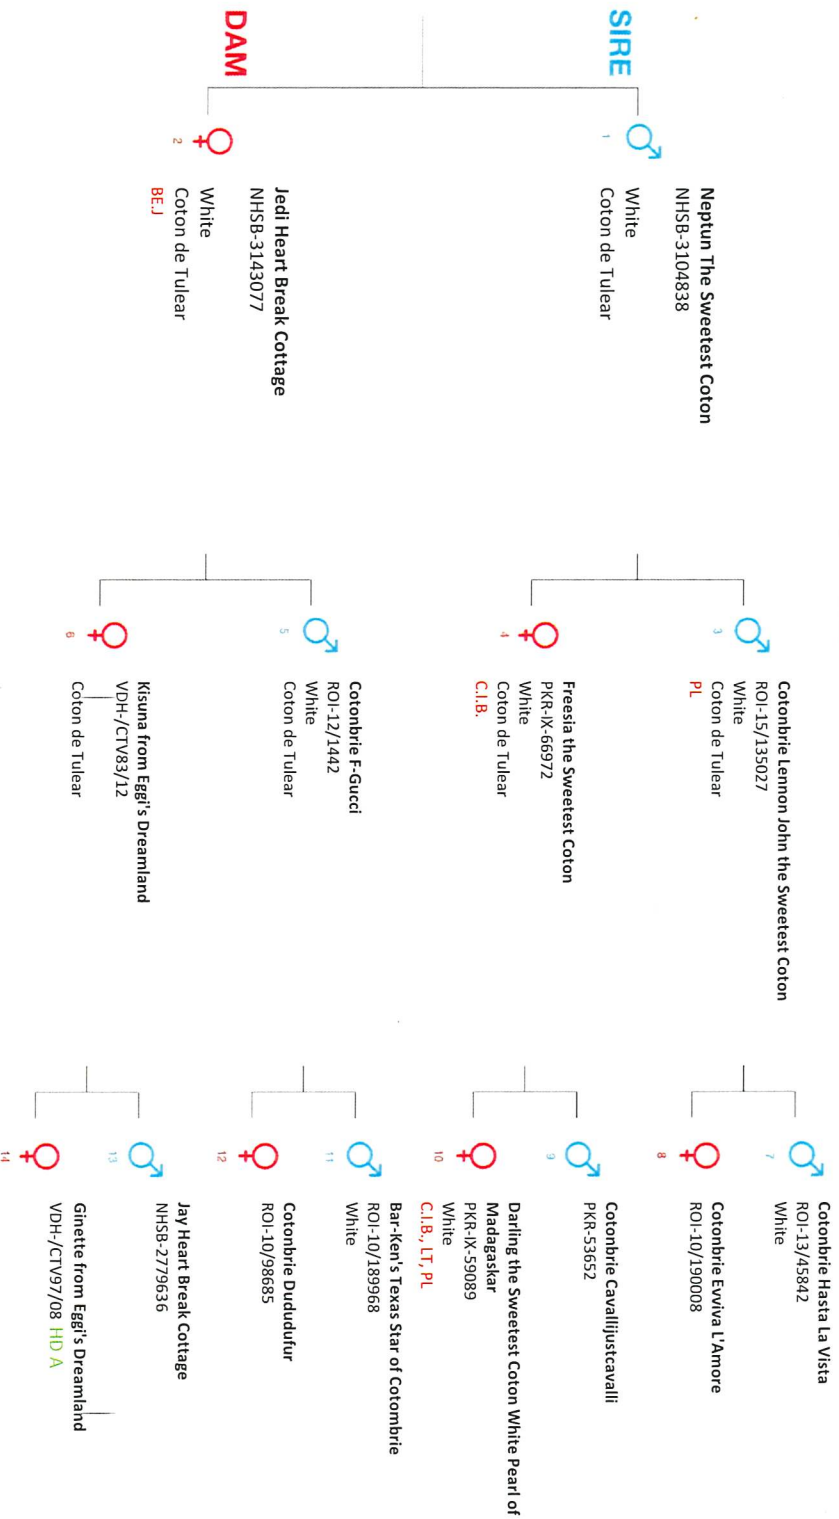

# PEDIGREE

**Velvet Rose KISS**  
**ME COTON**  
**LOSH : 01361668**

Breed: Coton de Tuléar  
 Microchip: 967000010497741  
 Color: White  
 Sex: Female  
 Date of birth: 04/10/2022  
 Breeder(s): Ceusters Marianne

**Owner(s)**  
 Ceusters Marianne 45 Dakstraat, 2222  
 WIEKEVORST, Belgium

**Nature of tail at birth**  
 FULL

**Health test(s) of the dog**

**Parents DNA certified**

(1) Neptun The Sweetest CotonNHSB-3104838  
 (2) Jedi Heart Break CottageNHSB-3143077