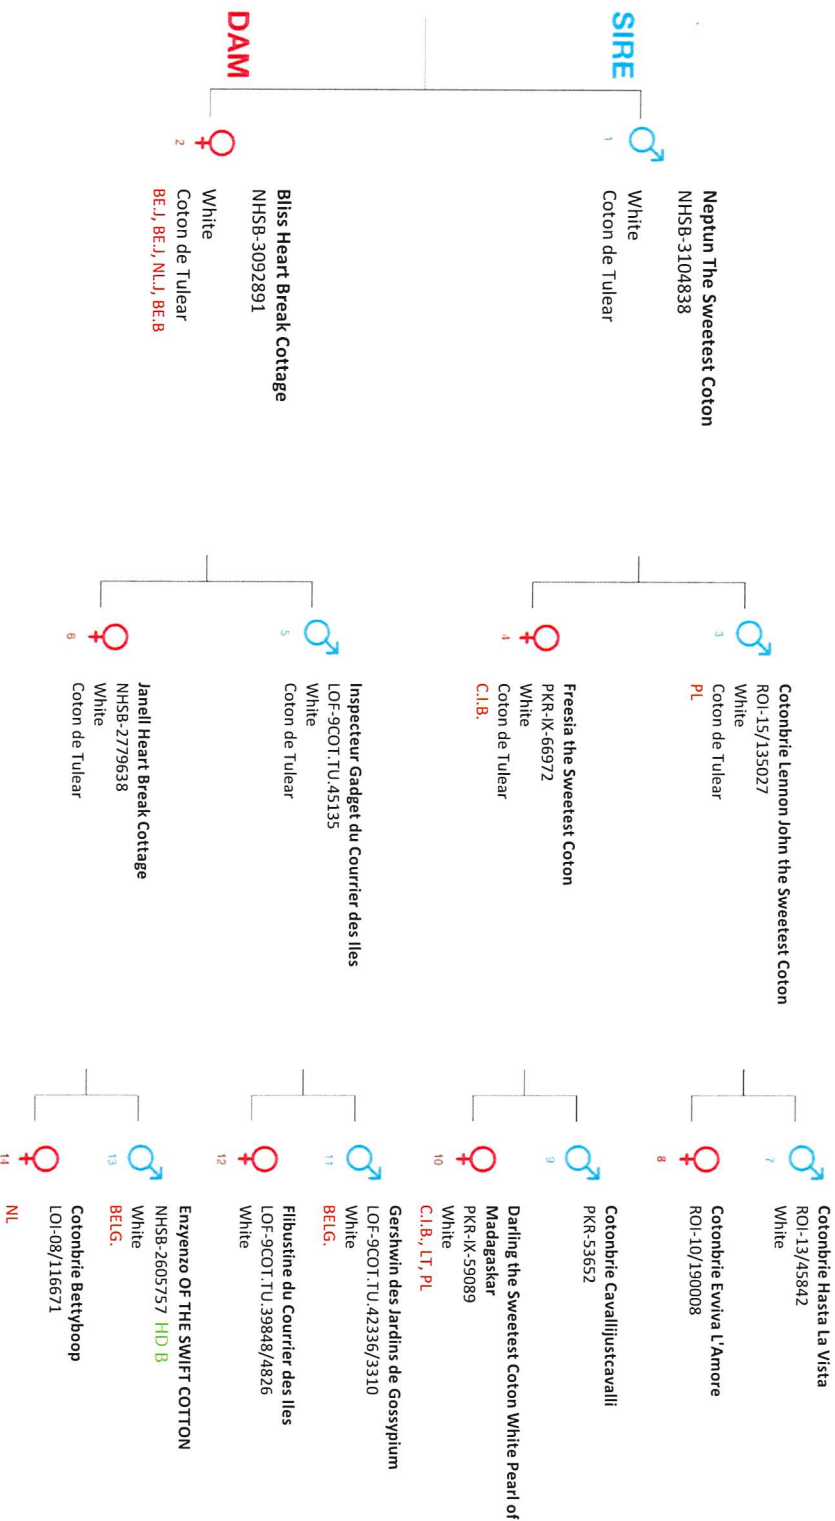

PEDIGREE

Veelay Isis KISS
ME COTON
LOSH : 01357054

Breed: Coton de Tuléar
 Microchip: 967000010452375
 Color: White
 Sex: Female
 Date of birth: 25/07/2022
 Breeder(s): Ceusters Marianne

Owner(s)

Ceusters Marianne 45 Dalstraat, 2222
 WIEKEVORST, Belgium

Nature of tail at birth

FULL

Health test(s) of the dog

Certified as accurate on 08/11/2022

Parents DNA certified

(1) Neptun The Sweetest CotonNHSB-3104838
 (2) Bliss Heart Break CottageNHSB-3092891

Mrs. Viviane Boesmans
 President of the "Belgian Royal Canine Society"