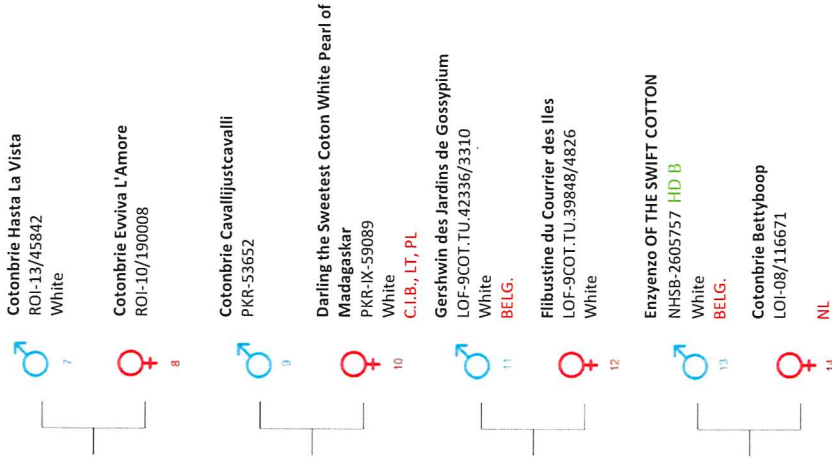

# PEDIGREE

**Toumi KISS ME**  
**COTON**  
**LOSH : 1312804**

Breed: Coton de Tulear  
 Microchip: 967000010497160  
 Color: White  
 Sex: Female  
 Date of birth: 13/07/2020  
 Breeder(s): Ceusters Marianne

**Owner(s)**  
 Ceusters Marianne 45 Dalstraat, 2222  
 WIEKEVORST, Belgium

**Nature of tail at birth**  
 FULL

**Health test(s) of the dog**

Certified as accurate on 14/12/2022

**Parents DNA certified**

(1) Neptun The Sweetest CotonNHSB-3104838  
 (2) Bliss Heart Break CottageNHSB-3092891