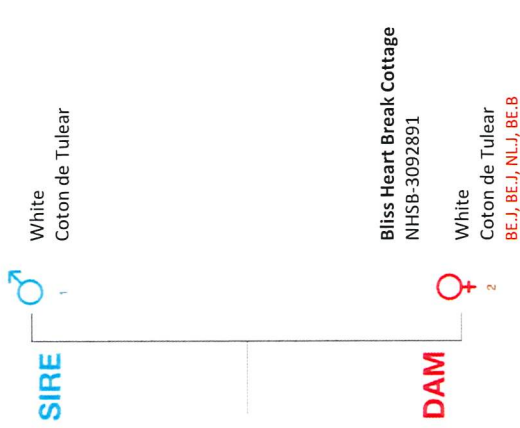

# PEDIGREE

**Toumi KISS ME**  
**COTON**  
**LOSH : 1312804**

Breed: Coton de Tulear  
 Microchip: 967000010497160  
 Color: White  
 Sex: Female  
 Date of birth: 13/07/2020  
 Breeder(s): Ceusters Marianne

**Owner(s)**  
 Ceusters Marianne 45 Dalstraat, 2222  
 WIEKEVORST, Belgium

**Nature of tail at birth**  
 FULL

**Health test(s) of the dog**

Certified as accurate on 14/12/2022

**Parents DNA certified**

(1) Neptun The Sweetest CotonNHSB-3104838  
 (2) Bliss Heart Break CottageNHSB-3092891